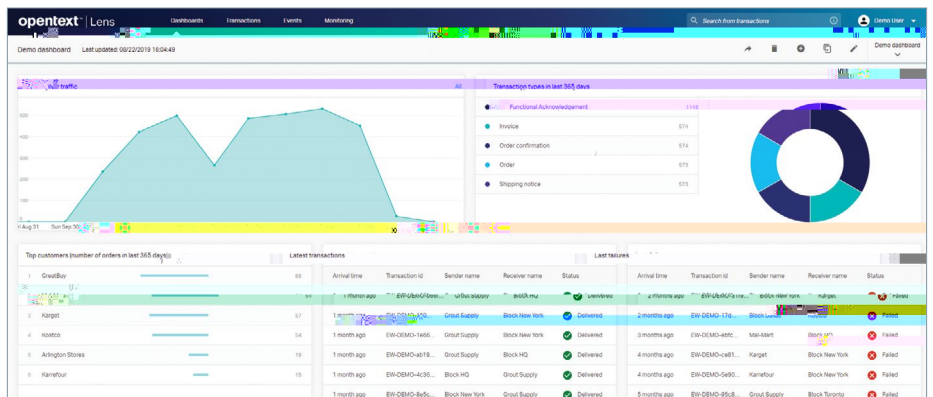

PRODUCT OVERVIEW

OpenText Lens

Gain end-to-end visibility into data flows between enterprise apps and trading partner systems

Increase end-to-end data visibility

Improve business agility

Unify data visibility

Empower core users with insights

Data visibility enables accurate and timely insights on business processes that are critical for improving operational efficiency, delivering improved customer service and finding new sources

Improve business agility

Improve responsiveness to business events or non-events, manage unforeseen issues and mitigate risks before they impact the business

Unify data visibility

Improve control and transparency into data with increased visibility and efficiency for reporting and early problem identification

Empower more users with insights

Enable both technical and non-technical users to access and gain insights on the most meaningful data for their role with an intuitive user interface that requires little to no training